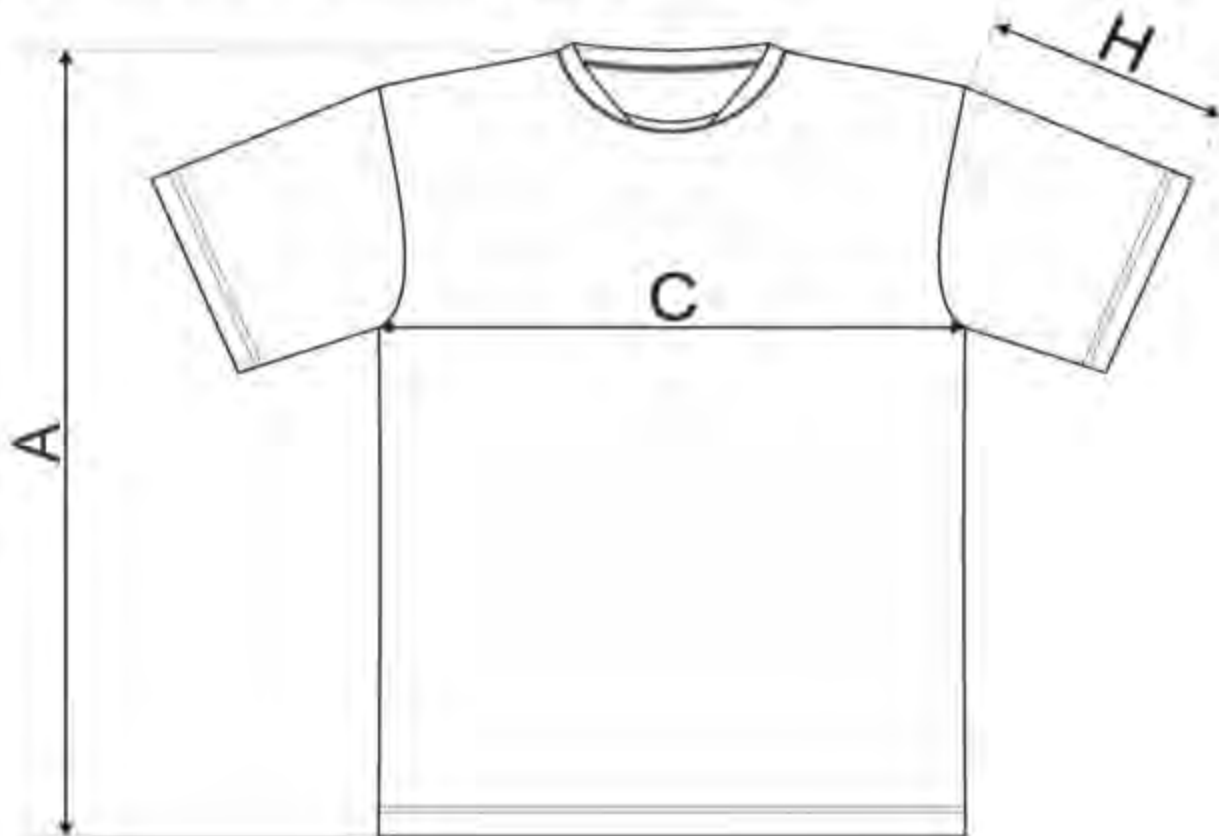

SIZE SPECIFICATION

Commodity	Unisex T-shirt Fantasy							
Code	124							
size [cm]	6	8	10					
A	49	53	57					
C	35	38	41					
H	13	14	16					

size [cm]	XS	S	M	L	XL	2XL	3XL	
A	69	70	72	74	76	78	78	
C	43	45	49	53	57	61	67	
H	18	19	20	21	22	23	24	

All size specifications listed are in cm. Accepted tolerance of up to + / - 5%.

SIZE SPECIFICATION

Commodity	Ladies T-shirt Fantasy							
Code	140							
size [cm]		XS	S	M	L	XL	2XL	
A		60	62	64	66,5	69	72	
C		39	43	47	51	54	58	
H		13	14	15	16	17	18	

All size specifications listed are in cm. A cepted tolerance of up to + / - 5%.

DUNAJKLUB